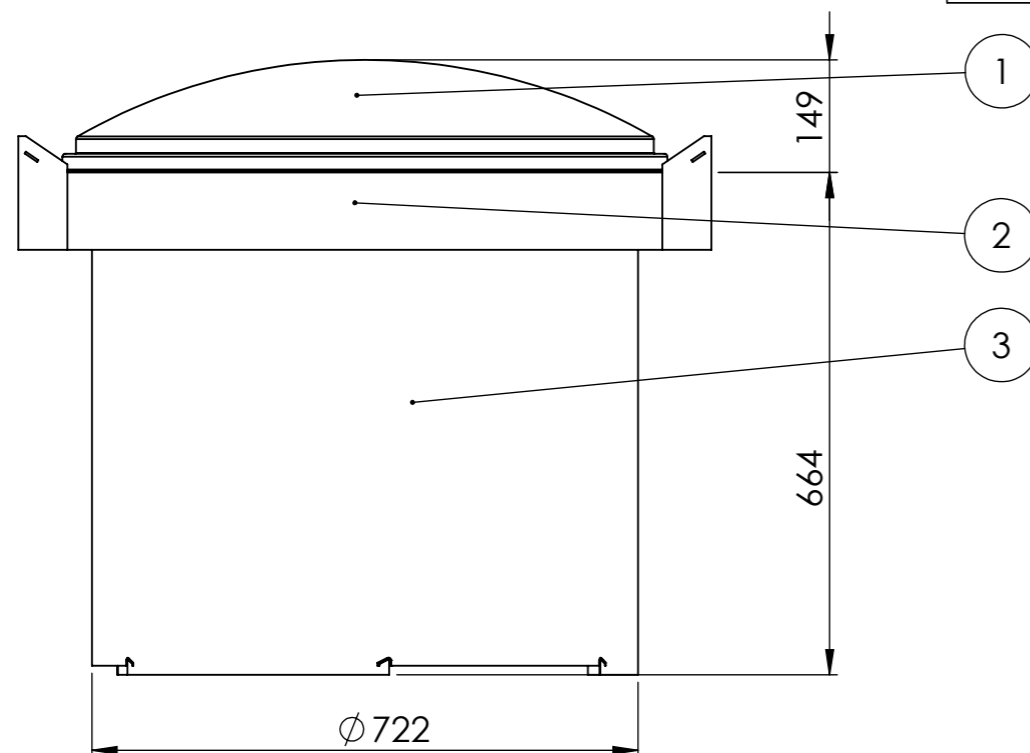

ITEM	PART
1	Single dome
2	Curb Cap
3	60 cm tube

TITLE

Solatube Ø 74 cm system single dome  
with 60 cm tube + Curb Cap

TEKENING NO.

T874101-74

BY MV DATE 22-2-2020 DIM A3 SC 1:10 All dimensions in mm

Distributor