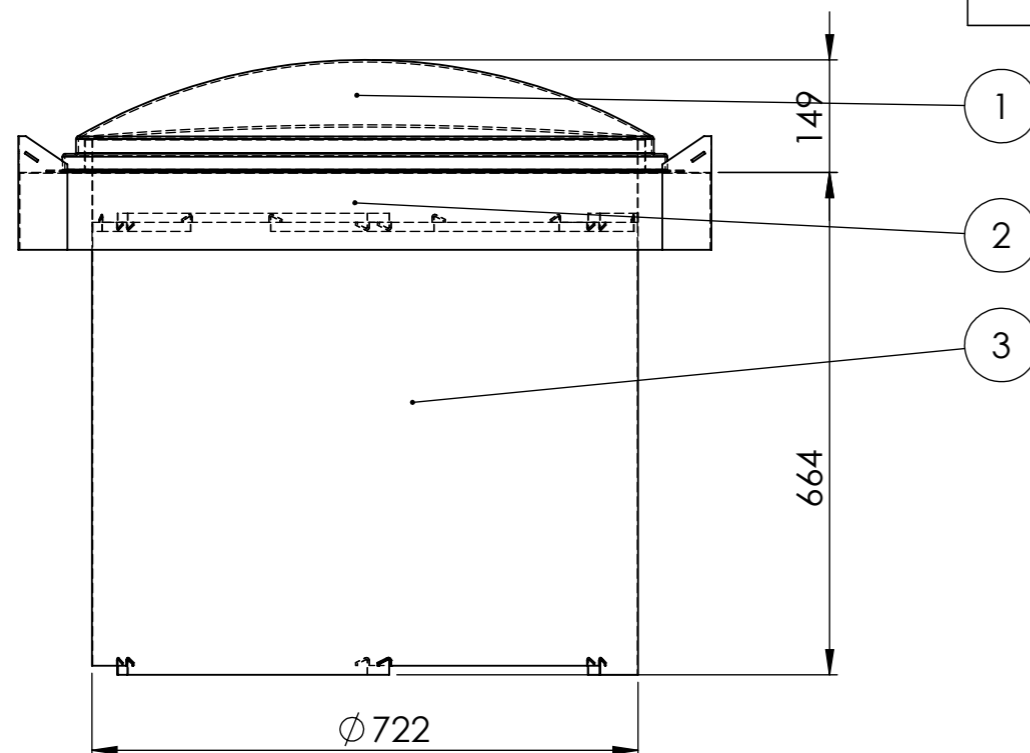

ITEM	PART
1	Double dome
2	Curb Cap
3	60 cm tube

TITLE

Solatube Ø 74 cm system double dome
with 60 cm tube + Curb Cap

TEKENING NO.

T874102-74

BY MV DATE 22-2-2020 DIM A3 SC 1:10 All dimensions in mm

Distributor