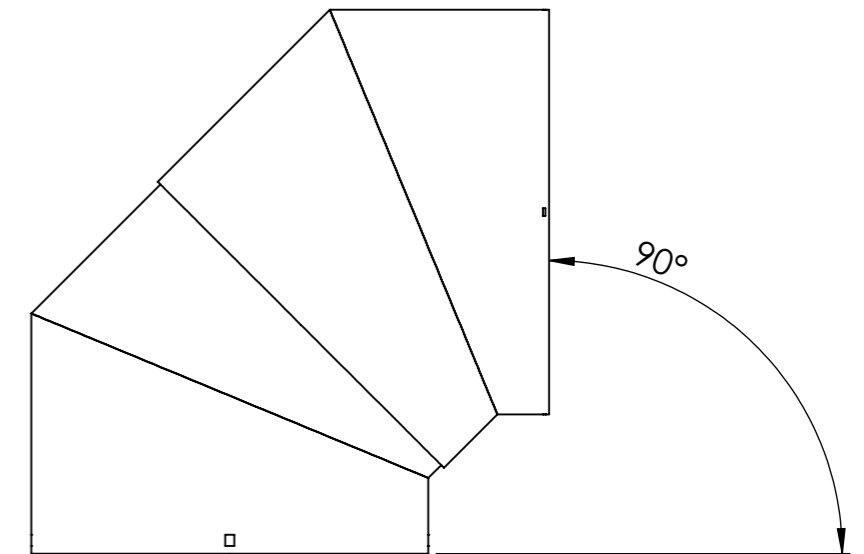

45 degree

90 degree

TITLE

Solatube  $\phi$  53 cm extension 0-90 degree

BY  
MV

DATE | DIM  
22-2-2020 | A3

SC  
1:10

All dimensions in mm