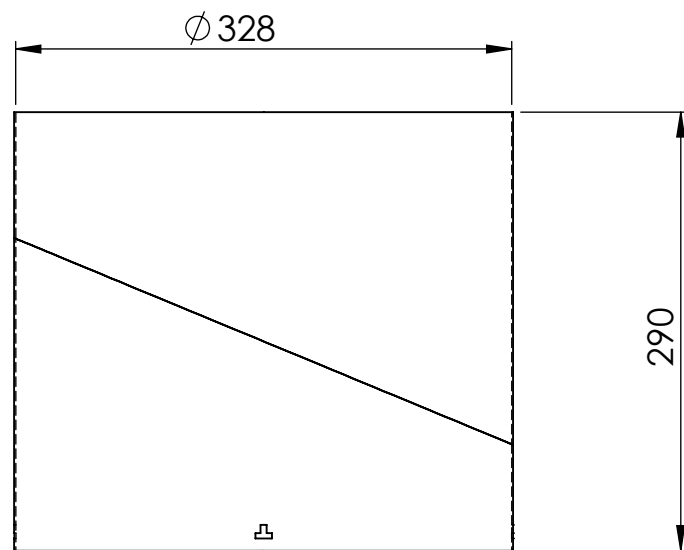

0-30 degree

TITLE

Solatube ϕ 35 cm extension tube bottom angle

BY
MV

DATE | DIM
28-3-2020 | A3

SC
1:10

All dimensions in mm

TEKENING NO.