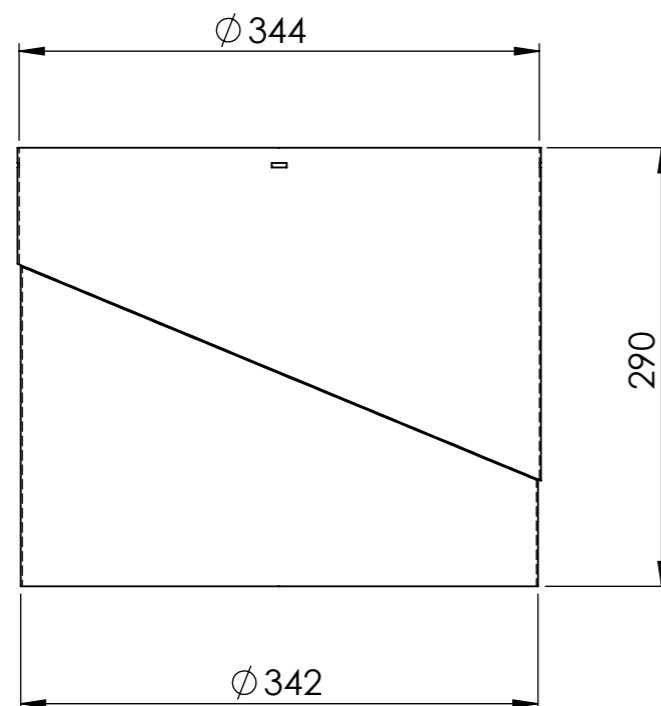

0-30 degree

TITLE

Solatube ϕ 35 cm extension tube top angle

BY
MV

DATE | DIM
20-3-2020 | A3

SC
1:10

All dimensions in mm

TEKENING NO.