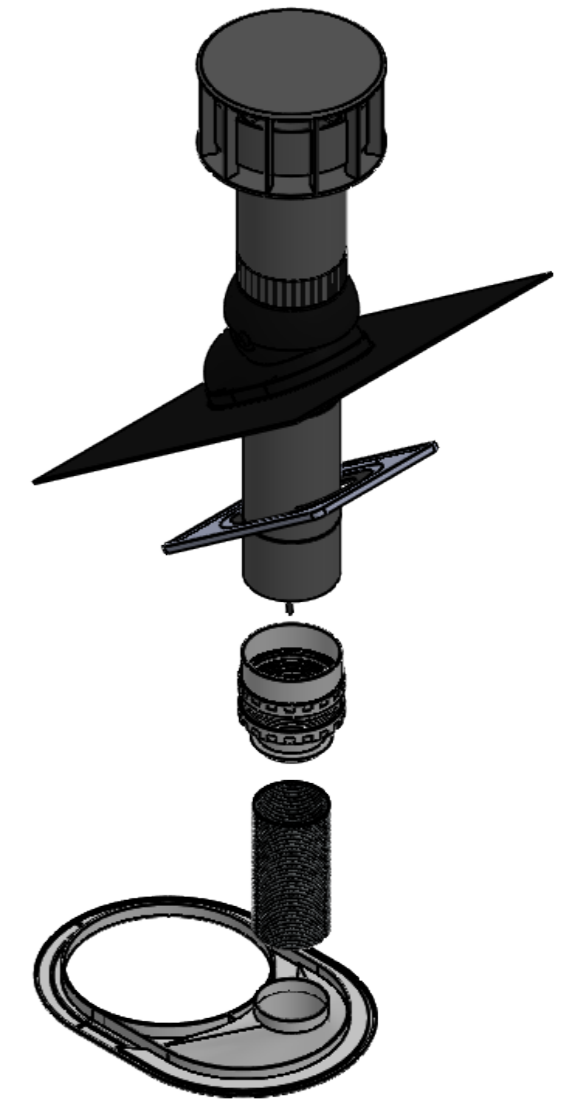

ITEM	PART
1	Ventilation pipe
2	pitched roof flashing
3	Hybrid fan
4	airtight cuff
5	Flexible connection incl ø131 mm to ø100 mm
6	Ventilation hose ø100 mm
7	Ventilation grid

TITLE

Solatube Ø 25 cm ventilation system, including pitched roof flashing and 10 cm ventilation ducting.

TEKENING NO.

BY MV DATE 21-2-2020 DIM A3 SC 1:10 All dimensions in mm

T165002-25

Distributor

NL
www.solatube.nl

BE
www.solatube.be

UK
www.solatube.co.uk