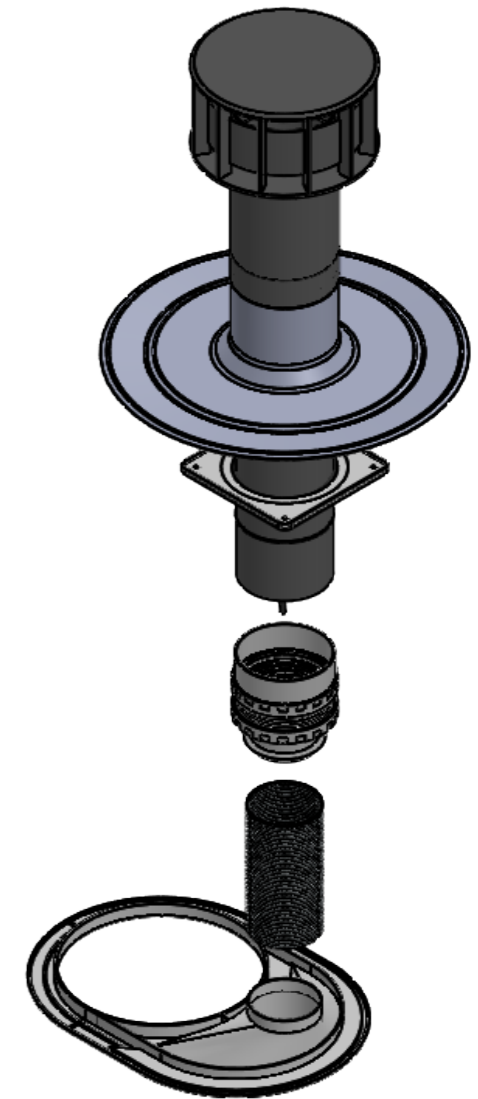

ITEM	PART
1	Ventilation pipe
2	flat roof flashing
3	Hybrid fan
4	airtight cuff
5	Flexible connection incl ø131 mm to ø100 mm
6	Ventilation hose ø100 mm
7	Ventilation grid

TITLE

Solatube Ø 25 cm ventilation system, including roof flashing and 10 cm ventilation ducting

TEKENING NO.

BY MV DATE 21-2-2020 DIM A3 SC 1:10 All dimensions in mm

T165003-25

Distributor

NL
www.solatube.nl

BE
www.solatube.be

UK
www.solatube.co.uk