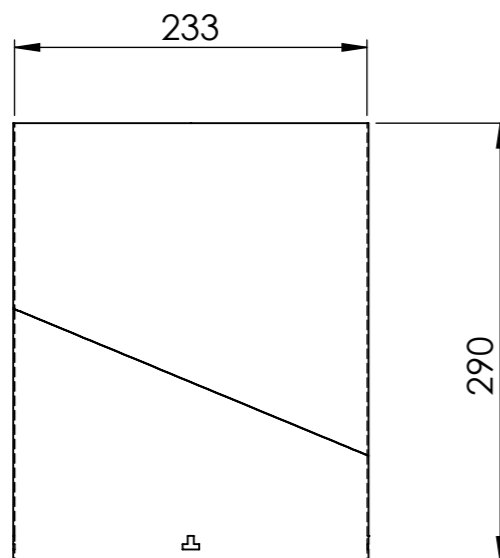

0-30 graden

TITLE

Solatube \varnothing 25 cm extension tube bottom angle.

BY
MV

DATE | DIM
28-3-2020 | A3

SC
1:10

All dimensions in mm

TEKENING NO.