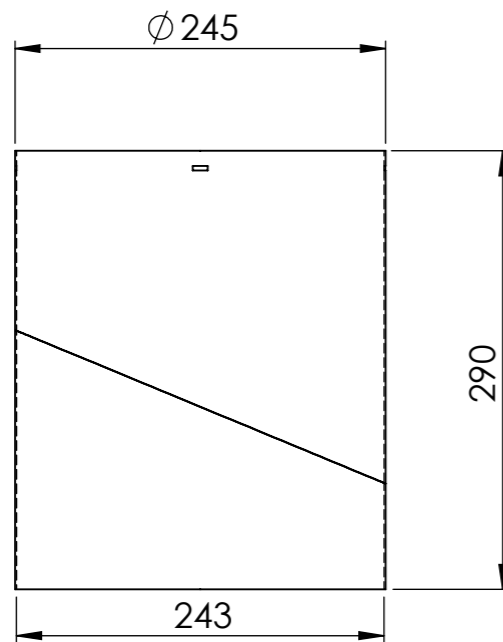

0-30 degrees

TITLE

Solatube ϕ 25 cm extension tube top angle

BY
MV

DATE | DIM
20-3-2020 | A3

SC
1:10

All dimensions in mm

TEKENING NO.